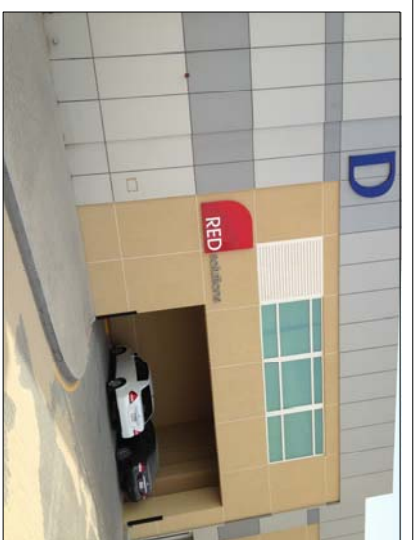

RED SOLUTIONS FZ-LLC
 PBU No. D001
 BLOCK No. D20
 DUBAI BIOTECHNOLOGY AND
 RESEARCH PARK
 DUBAI, UAE

LOCATION MAP

RED SOLUTIONS OFFICE

**ROUTE FROM
 UMM SUQEIM ROAD
 TO RED SOLUTIONS
 OFFICE**

SECOND
 SIGNAL FROM
 AL KHAL ROAD