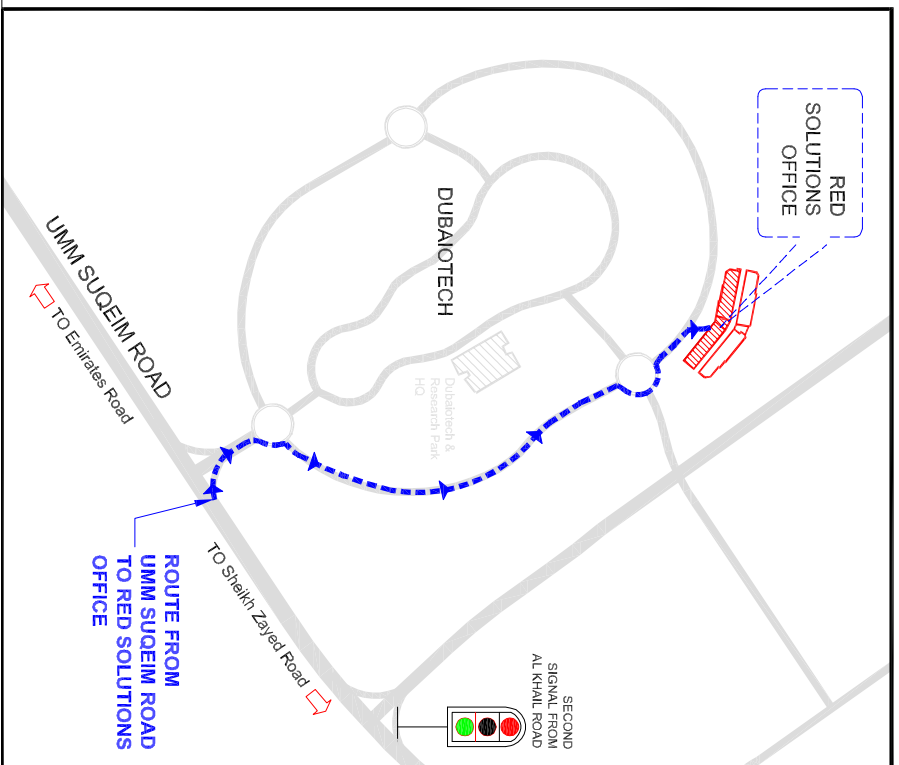

RED SOLUTIONS FZ-LLC
 PBU No. D001
 BLOCK No. D20
 DUBAI BIOTECHNOLOGY AND
 RESEARCH PARK
 DUBAI, UAE

LOCATION MAP

RED SOLUTIONS OFFICE

**ROUTE FROM
 UMM SUQEIM ROAD
 TO RED SOLUTIONS
 OFFICE**

SECOND
 SIGNAL FROM
 AL KHAL ROAD